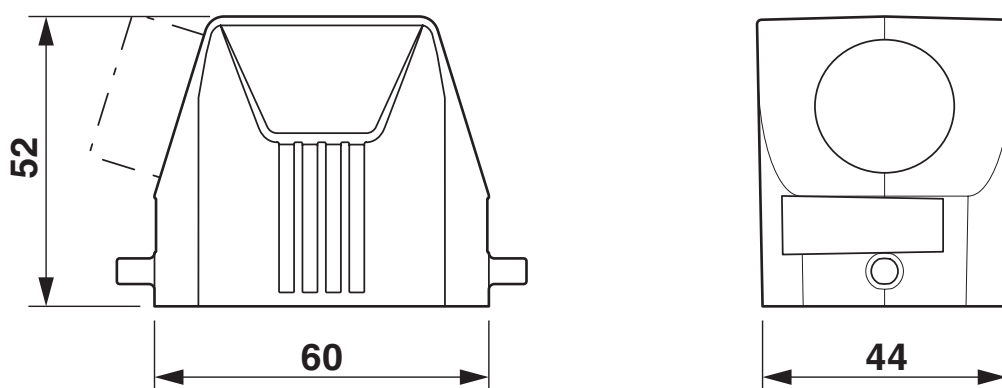

HC-STA-B06-HLFS-1STM25-EL-AL - Housing

1412571

<https://www.phoenixcontact.com/us/products/1412571>

Drawings

Dimensional drawing

Dimensional drawing