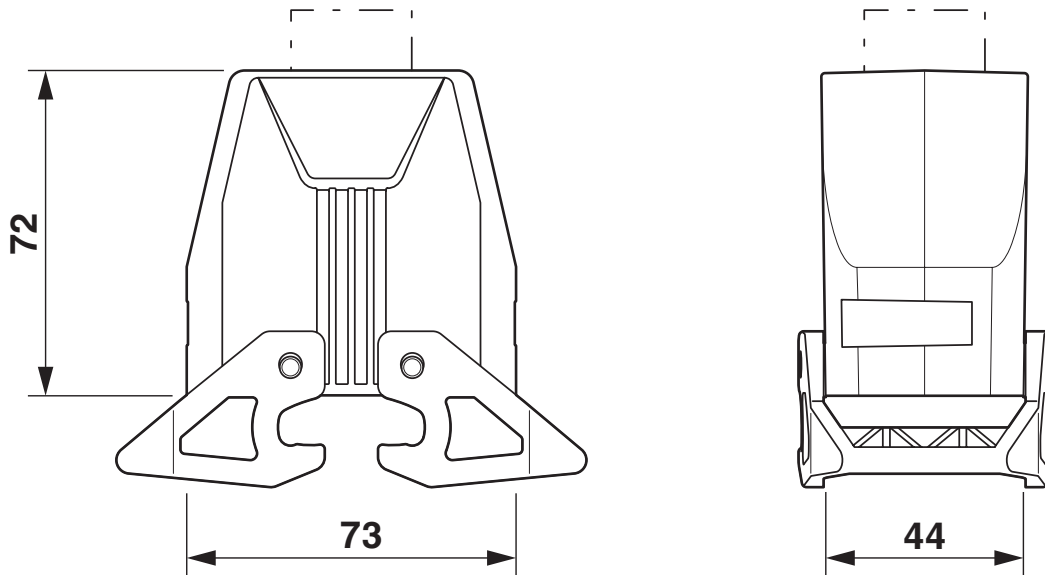

HC-STA-B10-HHWD-1TTM32-EL-AL - Housing

1412613

<https://www.phoenixcontact.com/gb/products/1412613>

Drawings

Dimensional drawing

Dimensional drawing