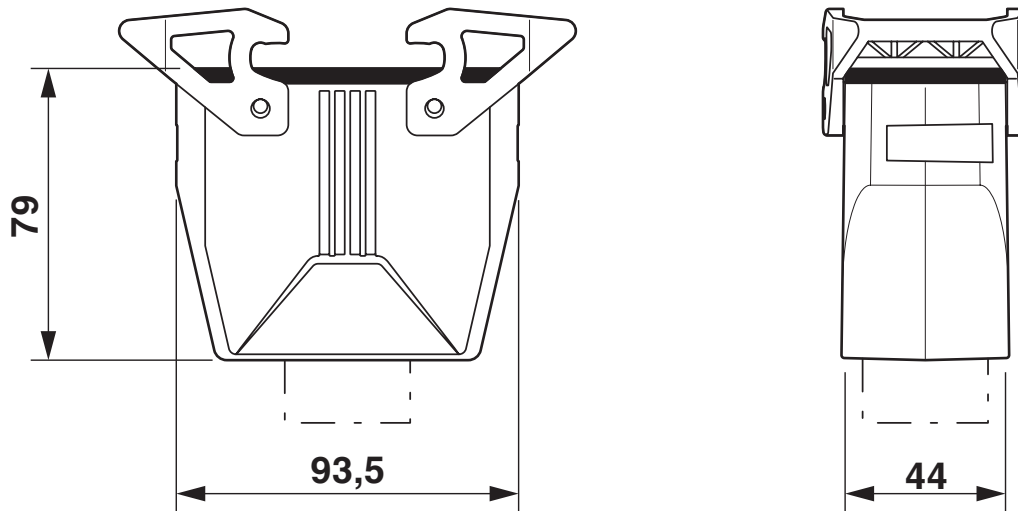

### Dimensions

Dimensional drawing	
Width	44 mm
Height	79 mm
Length	93.5 mm

## Drawings

Dimensional drawing

Dimensional drawing

1412642

<https://www.phoenixcontact.com/us/products/1412642>