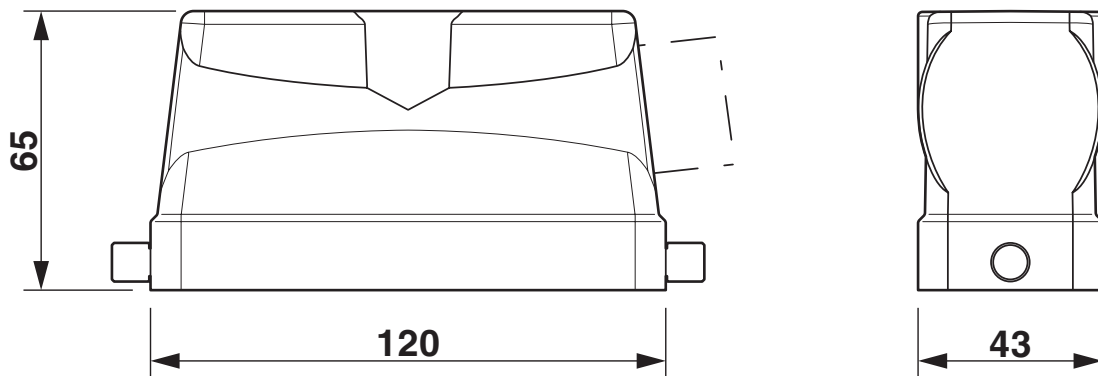

Product type	Housing with locking latch
Housing type	Sleeve housing
No. of cable outlets	1
Type of the screw connection	1x M32
Cable outlet	lateral
Pg screw connection	none

Dimensions

Dimensional drawing	
Width	43 mm
Height	65 mm
Length	120 mm

Mounting

Assembly note	For half and full screw connections
---------------	-------------------------------------

Environmental and real-life conditions

Ambient conditions

Degree of protection	IP65
Ambient temperature (operation)	-40 °C ... 125 °C

HC-B 24-TFL-N-O1M32S - Housing

1460085

<https://www.phoenixcontact.com/us/products/1460085>

Drawings

Dimensional drawing

Dimensional drawing

HC-B 24-TFL-N-O1M32S - Housing

1460085