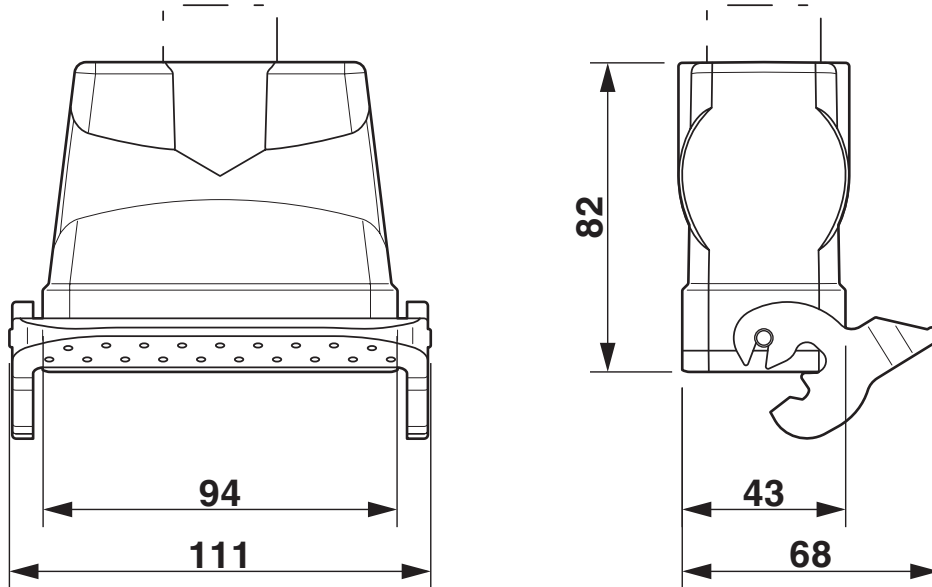

HEAVYCON B16 coupling housing, with single locking latch, height: 82 mm, with 1 x M32 thread, straight cable outlet

Commercial data

Item number	1460172
Packing unit	1 pc
Note	Made to order (non-returnable)
Sales key	BF55
Product key	BF7AAC
Catalog page	Page 512 (C-4-2013)
GTIN	4046356695718
Weight per piece (including packing)	234.54 g
Weight per piece (excluding packing)	234.54 g
Customs tariff number	85389099
Country of origin	DE

Dimensions

Dimensional drawing	
Width	43 mm
Height	82 mm
Length	73 mm

Material specifications

Seal material	NBR
Housing material	die-cast aluminum
Housing surface material	Powder-coated, gray
Locking latch material	Stainless steel, handle: PA

Mechanical properties

Mechanical data

Type of the screw connection	1x M32
Locking type	Latch

Environmental and real-life conditions

Ambient conditions

Degree of protection	IP65
Ambient temperature (operation)	-40 °C ... 125 °C

HC-B 16-KML-H-O1STM32 - Housing

1460172

<https://www.phoenixcontact.com/us/products/1460172>

Drawings

Dimensional drawing

Dimensional drawing

HC-B 16-KML-H-O1STM32 - Housing

1460172