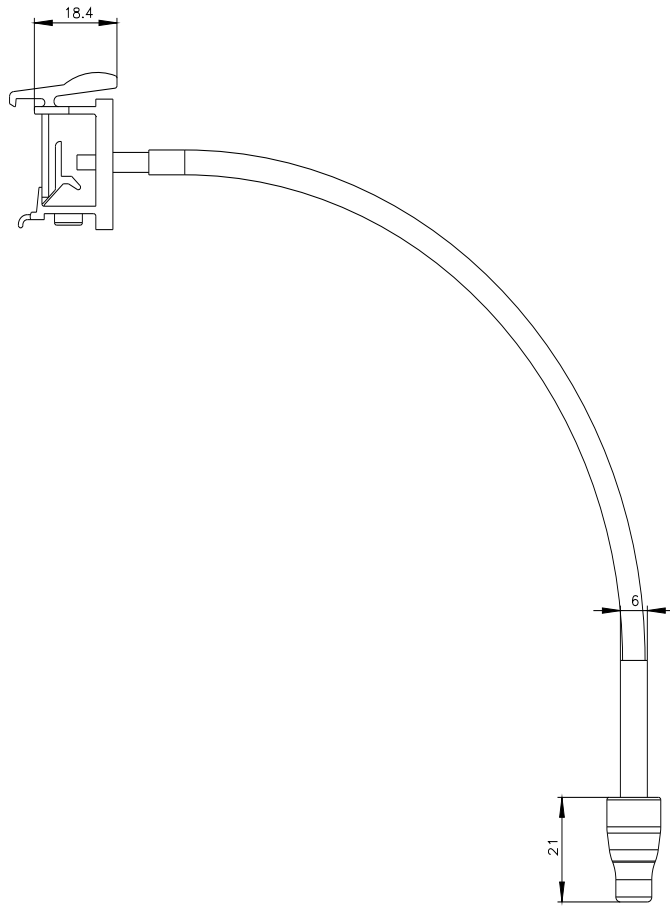

Cable release for reset 0.4 m for 3RB30/3RB31 Size S00...S3 for 3RB20/3RB21 Size S6...S12

General technical data

product brand name	SIRIUS
--------------------	--------

Certificates/ approvals

General Product Approval	EMC	Declaration of Conformity
--------------------------	-----	---------------------------

Image database (product images, 2D dimension drawings, 3D models, device circuit diagrams, EPLAN macros, ...)

http://www.automation.siemens.com/bilddb/cax_de.aspx?mlfb=3RB3980-0B&lang=en

last modified:

1/10/2021 