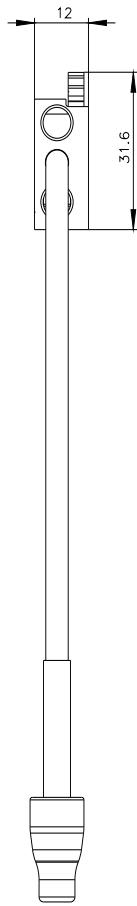

Cable release for reset 0.4 m for 3RB30/3RB31 Size S00...S3 for 3RB20/3RB21 Size S6...S12

General technical data

product brand name	SIRIUS
--------------------	--------

Certificates/ approvals

General Product Approval	EMC	Declaration of Conformity
--------------------------	-----	---------------------------

[Confirmation](#)

Test Certificates	Marine / Shipping	other
-------------------	-------------------	-------

[Type Test Certificates/Test Report](#)

[Special Test Certificate](#)

[Confirmation](#)

Further information

Cax online generator

<http://support.automation.siemens.com/WW/CAXorder/default.aspx?lang=en&mlfb=3RB3980-0B>

Service&Support (Manuals, Certificates, Characteristics, FAQs,...)

<https://support.industry.siemens.com/cs/ww/en/ps/3RB3980-0B>

Image database (product images, 2D dimension drawings, 3D models, device circuit diagrams, EPLAN macros, ...)

http://www.automation.siemens.com/bilddb/cax_de.aspx?mlfb=3RB3980-0B&lang=en

last modified:

1/10/2021 