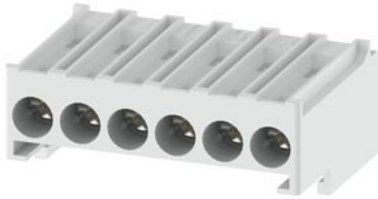

Removable control terminals with screw terminals 4 blocks with 6 terminals each

product designation
Substance Prohibitance (Date)

Removable control terminals
05/01/2012

Certificates/ approvals

General Product Approval