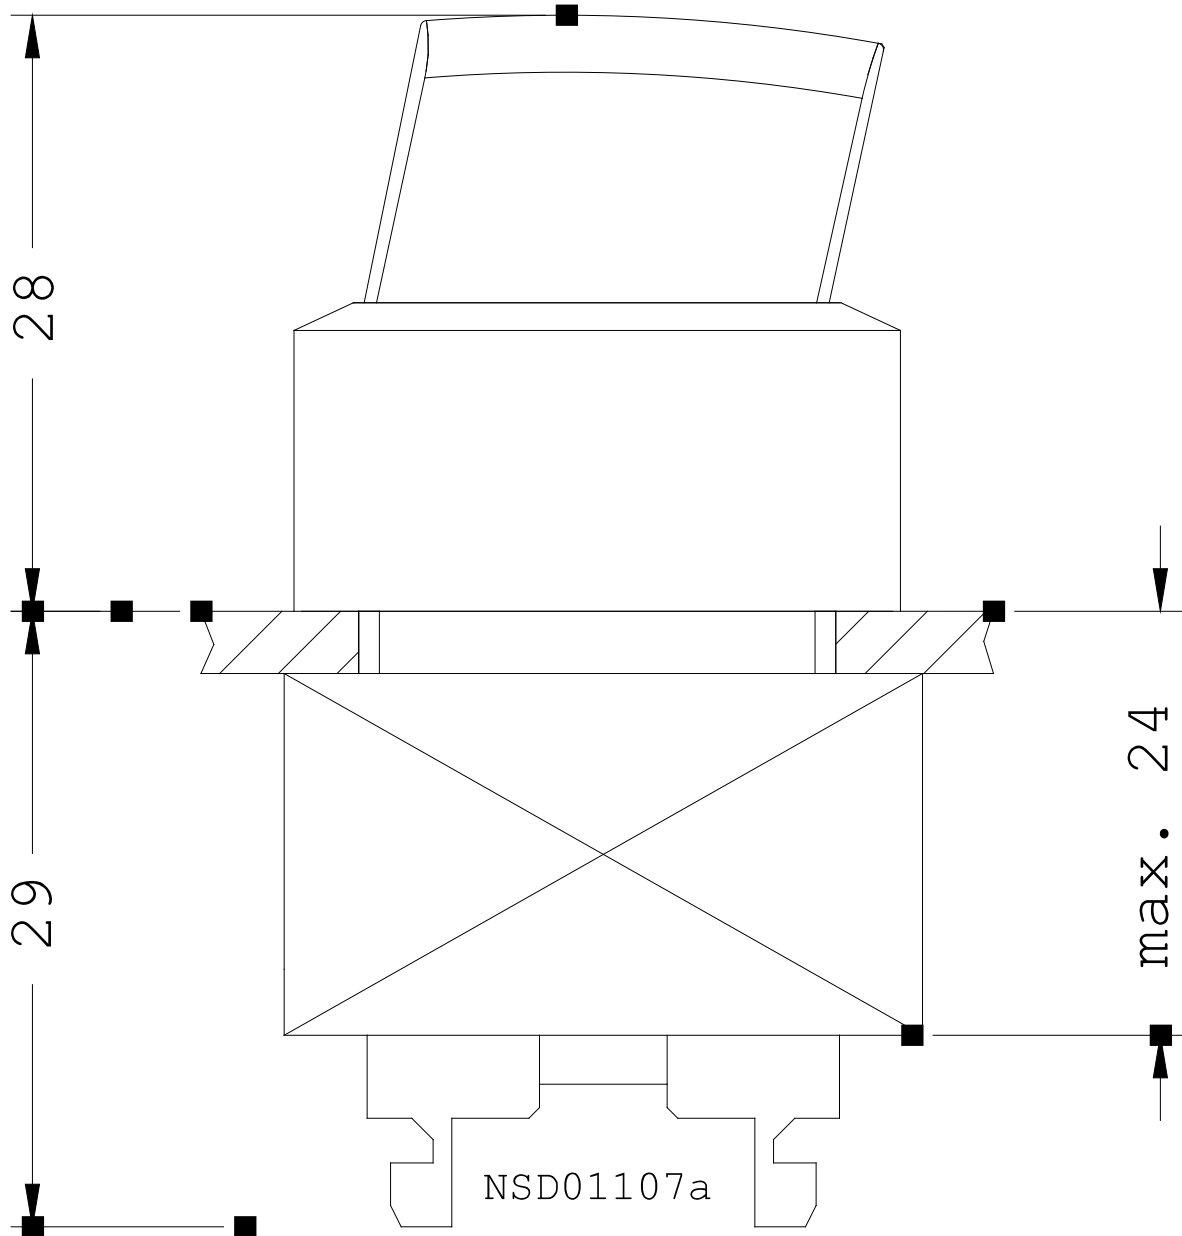

last change:

Jul 17, 2012