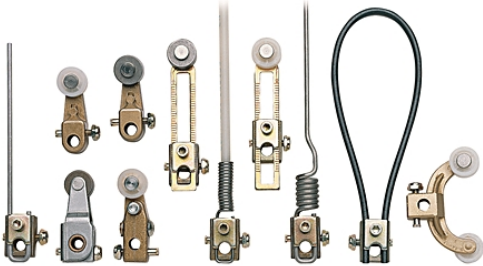

## NEMA Style Operating Levers

[802T-W1](#)

*Representative Rendering, Not The Actual Product*

Operating Lever, Roller Lever, Non-Adjustable, 1.5 In, Roller On Front, Nylon, 0.75 In, 0.28 In

### Product Details

OPERATING LEVER DATA	
Lever Type	Roller Lever
Adjustable or Non-Adjustable	Non-Adjustable
Radius	1.5 In
Roller Material	Nylon
Roller Diameter	0.75 In
Roller Width	0.28 In
Roller Position	Roller On Front
ADDITIONAL INFORMATION	
Message	Operating Lever 802T-W3F Should Not Be Used With 802M-NPY5 or 802M-ASY5 Switches.
Message	Do Not Use 802T-W7, 802T-W7A, 802T-W7B On Maintained Contact Limit Switches.