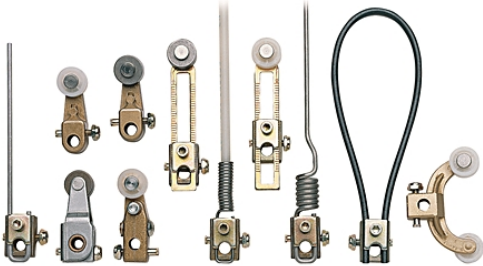

NEMA Style Operating Levers

[802T-W1](#)

Representative Rendering, Not The Actual Product

Operating Lever, Roller Lever, Non-Adjustable, 1.5 In, Roller On Front, Nylon, 0.75 In, 0.28 In

Product Details

OPERATING LEVER DATA	
Lever Type	Roller Lever
Adjustable or Non-Adjustable	Non-Adjustable
Radius	1.5 In
Roller Material	Nylon
Roller Diameter	0.75 In
Roller Width	0.28 In
Roller Position	Roller On Front
ADDITIONAL INFORMATION	
Message	Operating Lever 802T-W3F Should Not Be Used With 802M-NPY5 or 802M-ASY5 Switches.
Message	Do Not Use 802T-W7, 802T-W7A, 802T-W7B On Maintained Contact Limit Switches.