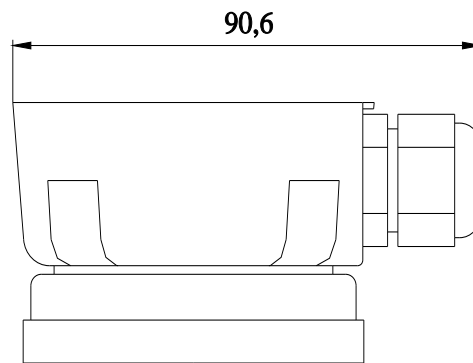

General technical data	
reference code according to EN 61346-2	X

Enclosure	
height	45.5 mm
width	70 mm
depth	91 mm
material	PA
color	black
fastening method	floor mounting

Ambient conditions	
ambient temperature during operation	-30 ... +60 °C

Image database (product images, 2D dimension drawings, 3D models, device circuit diagrams, EPLAN macros, ...)

http://www.automation.siemens.com/bilddb/cax_de.aspx?mlfb=8WD4308-0DE&lang=en

last modified: