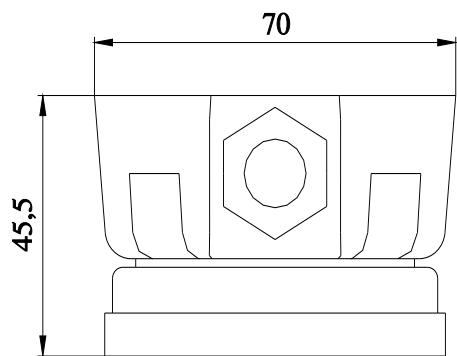

General technical data	
reference code according to EN 61346-2	X

Enclosure	
height	45.5 mm
width	70 mm
depth	91 mm
material	PA
color	black
fastening method	floor mounting

Ambient conditions	
ambient temperature during operation	-30 ... +60 °C

Image database (product images, 2D dimension drawings, 3D models, device circuit diagrams, EPLAN macros, ...)

http://www.automation.siemens.com/bilddb/cax_de.aspx?mlfb=8WD4308-0DE&lang=en

last modified: