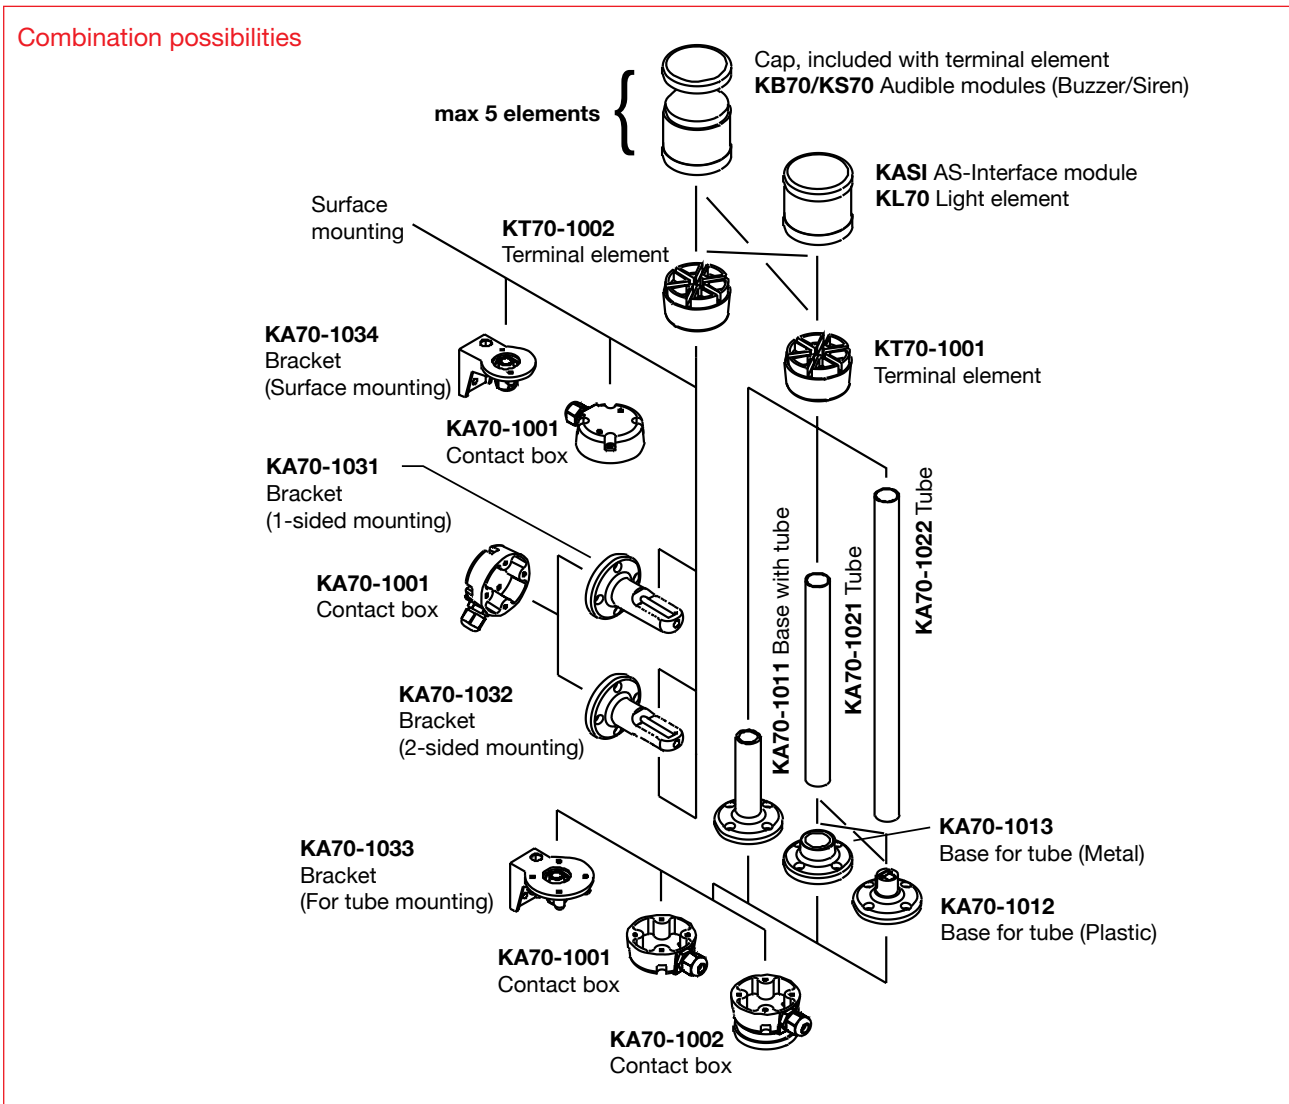

Combination possibilities