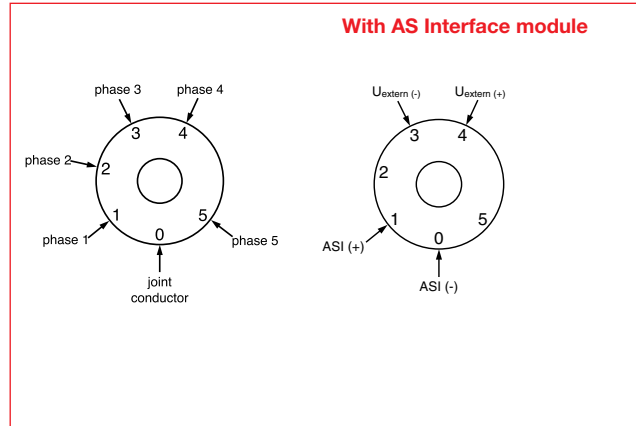

Connection plans