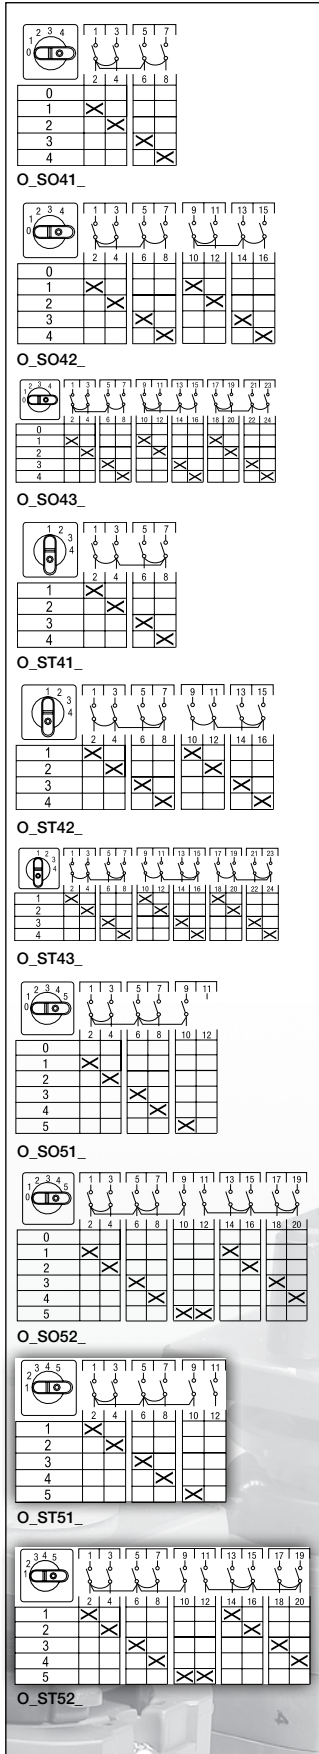

CamLine

Rotary cam switches

Ordering details

Multistep switches

Black handle and front plate with position indication are included.
Step angle 30°

Function	Number of poles	Rated current [A]	Catalogue number	List price
3- step, without O-position				
Door mounted				
1 - 2 - 3	1	40	OL40ST31PB	
	2	40	OL40ST32PB	
	3	40	OL40ST33PB	
	4	40	OL40ST34PB	
	6	40	OL40ST36PB	
	8	40	OL40ST38PB	
4- step, with O-position				
Door mounted				
0 - 1 - 2 - 3 - 4	1	10	OMSO41PB	
	2	10	OMSO42PB	
	3	10	OMSO43PB	
0 - 1 - 2 - 3 - 4	1	25	ONSO41PB	
	2	25	ONSO42PB	
	3	25	ONSO43PB	
0 - 1 - 2 - 3 - 4	1	40	OL40SO41PB	
	2	40	OL40SO42PB	
	3	40	OL40SO43PB	
4- step, without O-position				
Door mounted				
1 - 2 - 3 - 4	1	10	OMST41PB	
	2	10	OMST42PB	
	3	10	OMST43PB	
1 - 2 - 3 - 4	1	25	ONST41PB	
	2	25	ONST42PB	
	3	25	ONST43PB	
1 - 2 - 3 - 4	1	40	OL40ST41PB	
	2	40	OL40ST42PB	
	3	40	OL40ST43PB	
5- step, with O-position				
Door mounted				
0 - 1 - 2 - 3 - 4 - 5	1	10	OMSO51PB	
	2	10	OMSO52PB	
0 - 1 - 2 - 3 - 4 - 5	1	25	ONSO51PB	
	2	25	ONSO52PB	
0 - 1 - 2 - 3 - 4 - 5	1	40	OL40SO51PB	
	2	40	OL40SO52PB	
Din-rail mounted				
0 - 1 - 2 - 3 - 4 - 5	1	25	ONSO51M	
5- step, without O-position				
Door mounted				
1 - 2 - 3 - 4 - 5	1	10	OMST51PB	
	2	10	OMST52PB	
1 - 2 - 3 - 4 - 5	1	25	ONST51PB	
	2	25	ONST52PB	
1 - 2 - 3 - 4 - 5	1	40	OL40ST51PB	
	2	40	OL40ST52PB	